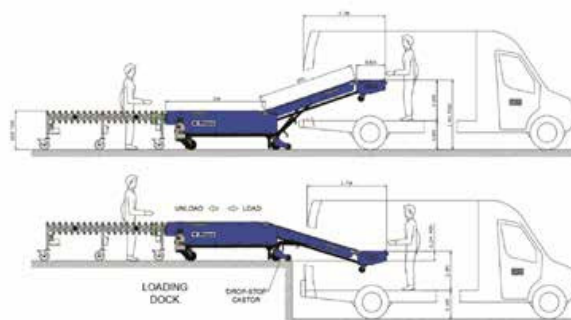

BESTREACH MVL MOBILE VEHICLE LOADER

- Contact us for more information

BESTREACH SVL SMALL VEHICLE LOADER

- Contact us for more information

C O N V E Y O R S

A DURAVANT COMPANY

ProcessoSigma

Distributor
for Portugal & Poland